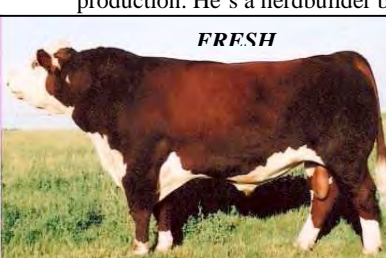

WE HOPE YOU CAN JOIN US. REMEMBER THIS SALE WILL BE HELD OUTDOORS. BE SURE TO DRESS FOR THE DAY.